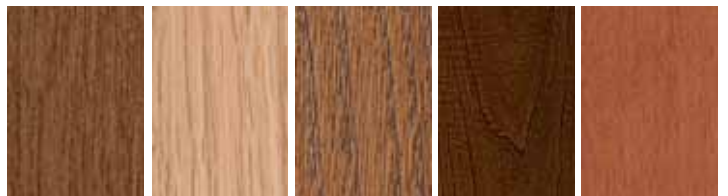

Moravia

finiture
finishings

tanganica
tinto bruno
dyed brown
tangatica

rovere naturale
natural oak

castagno tinto
dyed chestnut

noce nazionale
tinto
dyed Italian
walnut

cillegio tinto
dyed cherry